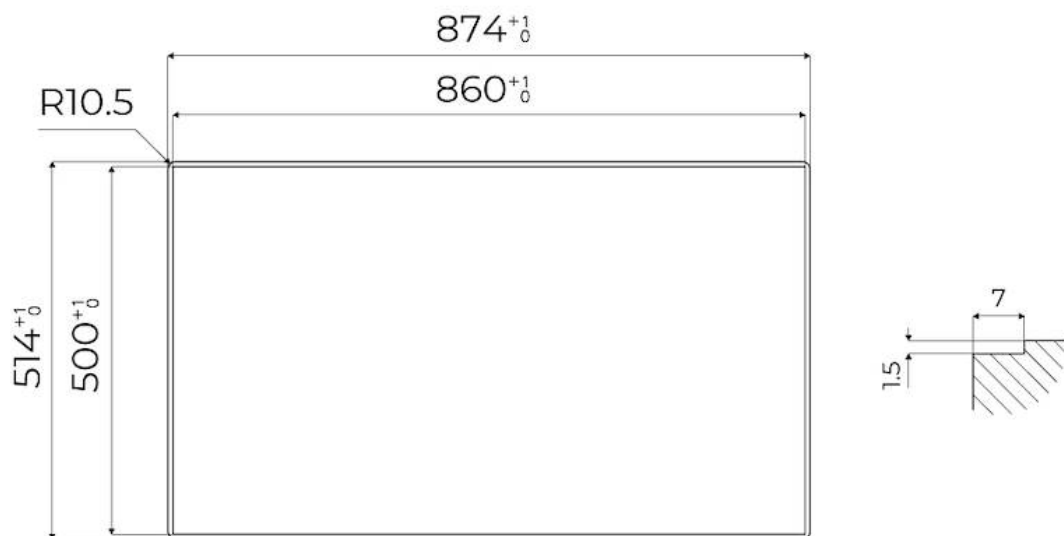

---

Dimensions 873x513 mm

---

Base size 90cm

---

Heating element Five burners

---

Built-in hole [View technical data sheet](#)

## TECHNICAL DATA

FTS - cut out

FT - cut out