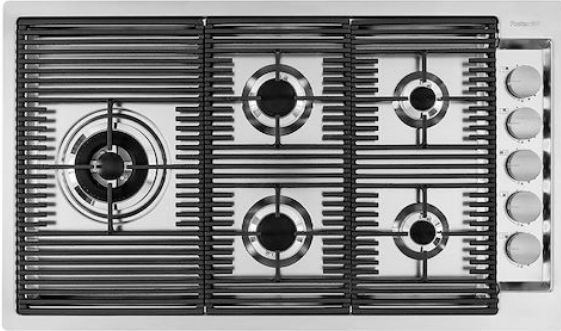

OPERA GAZ

Gas hobs

Code: G440 F00

DETAILS

Edge/Installation Type Flush-mount | Top-mount

Material AISI 304 stainless steel

Texture Brushed in line

Supply 220-240 V; 50/60 Hz

Dimensions 873x513 mm

Base size 90cm

Heating element Five burners

Built-in hole [View technical data sheet](#)

Grids Cast iron grids and enamelled burner covers