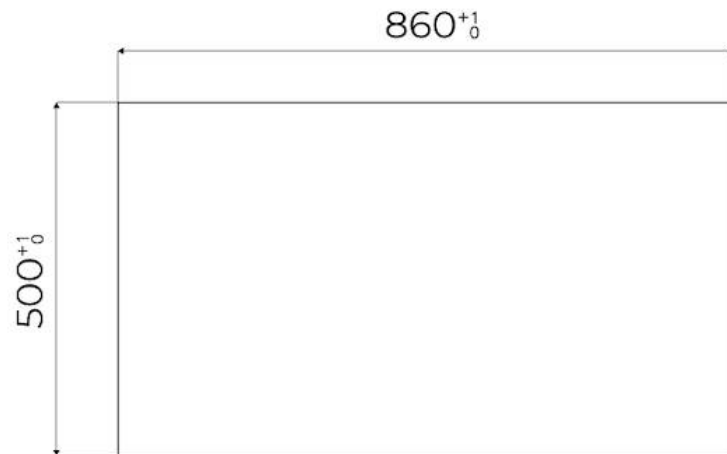

FTS - cut out

FT - cut out

GALLERY